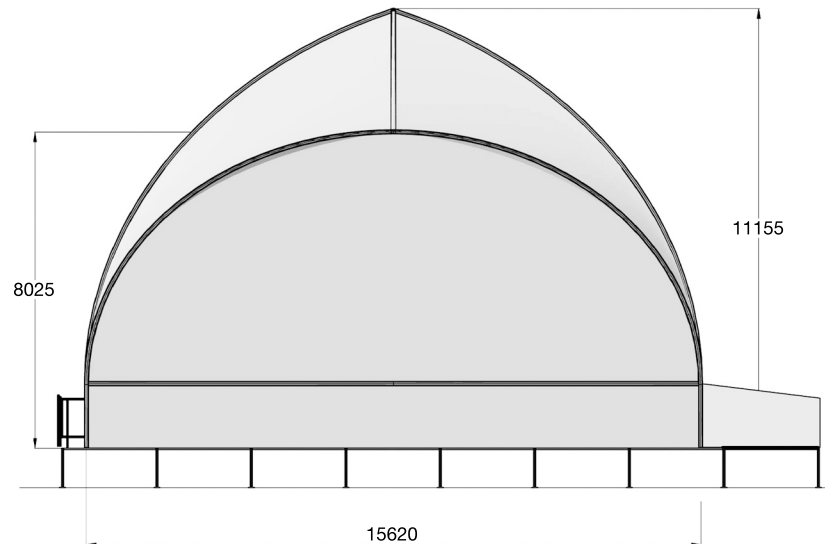

G3 Stage

Plan

Isometric

Front

Side