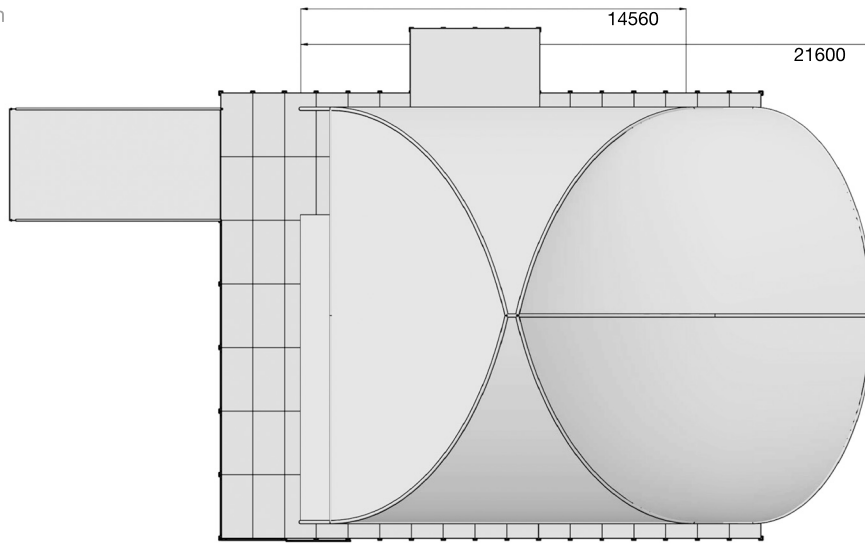

G3 Stage

Plan

Isometric

Front

Side